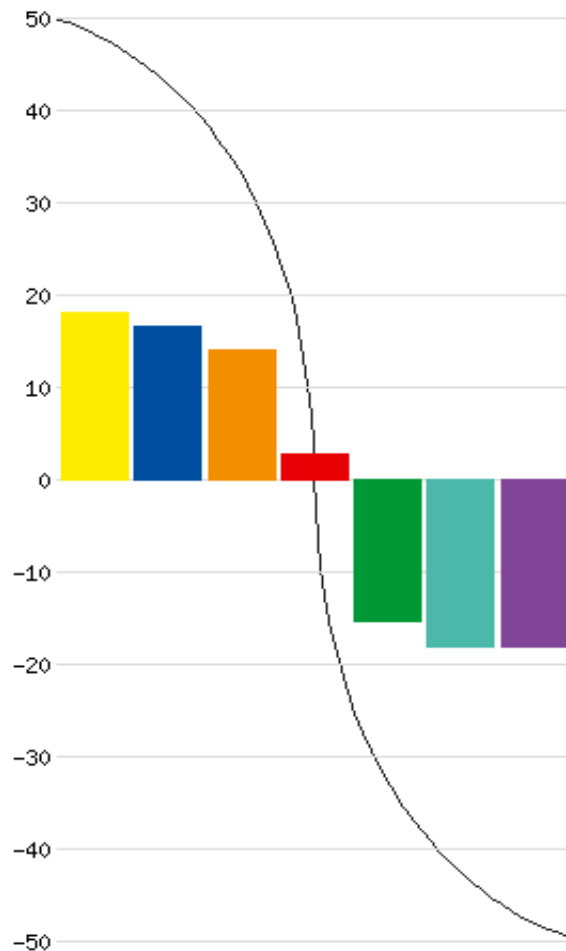

PERSONAL PROFILE REMCO VAN BUREN

FOCUS

INTOLERANCE

Remco Van Buren

CORPORATE STRENGTHS DEVELOPMENT

ENERGY FLOW

Remco Van Buren