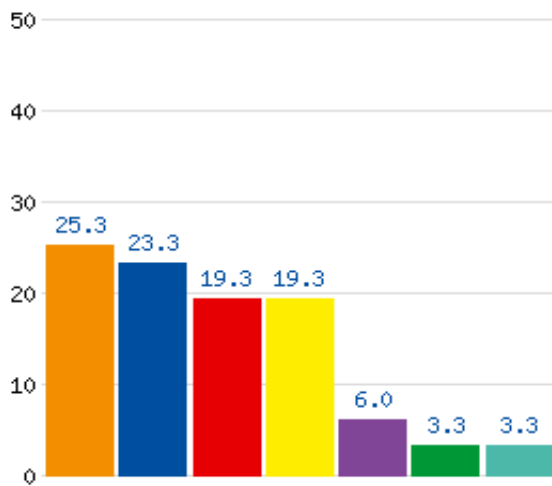

PERSONAL PROFILE REMCO VAN BUREN

FOCUS

INTOLERANCE

Remco Van Buren

CORPORATE STRENGTHS DEVELOPMENT

ENERGY FLOW

Remco Van Buren