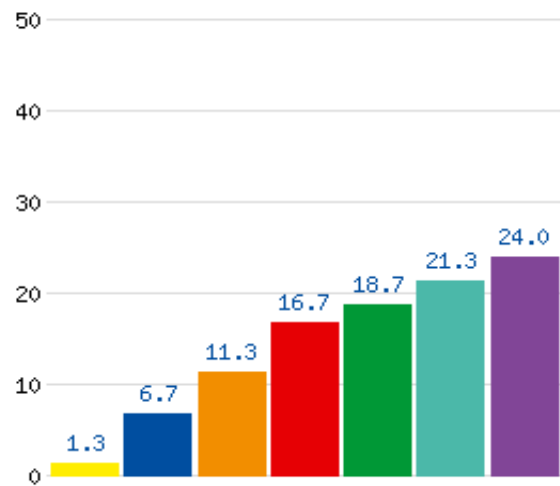

PERSONAL PROFILE REMCO VAN BUREN

FOCUS

INTOLERANCE

Remco Van Buren

CORPORATE STRENGTHS DEVELOPMENT

ENERGY FLOW

Remco Van Buren